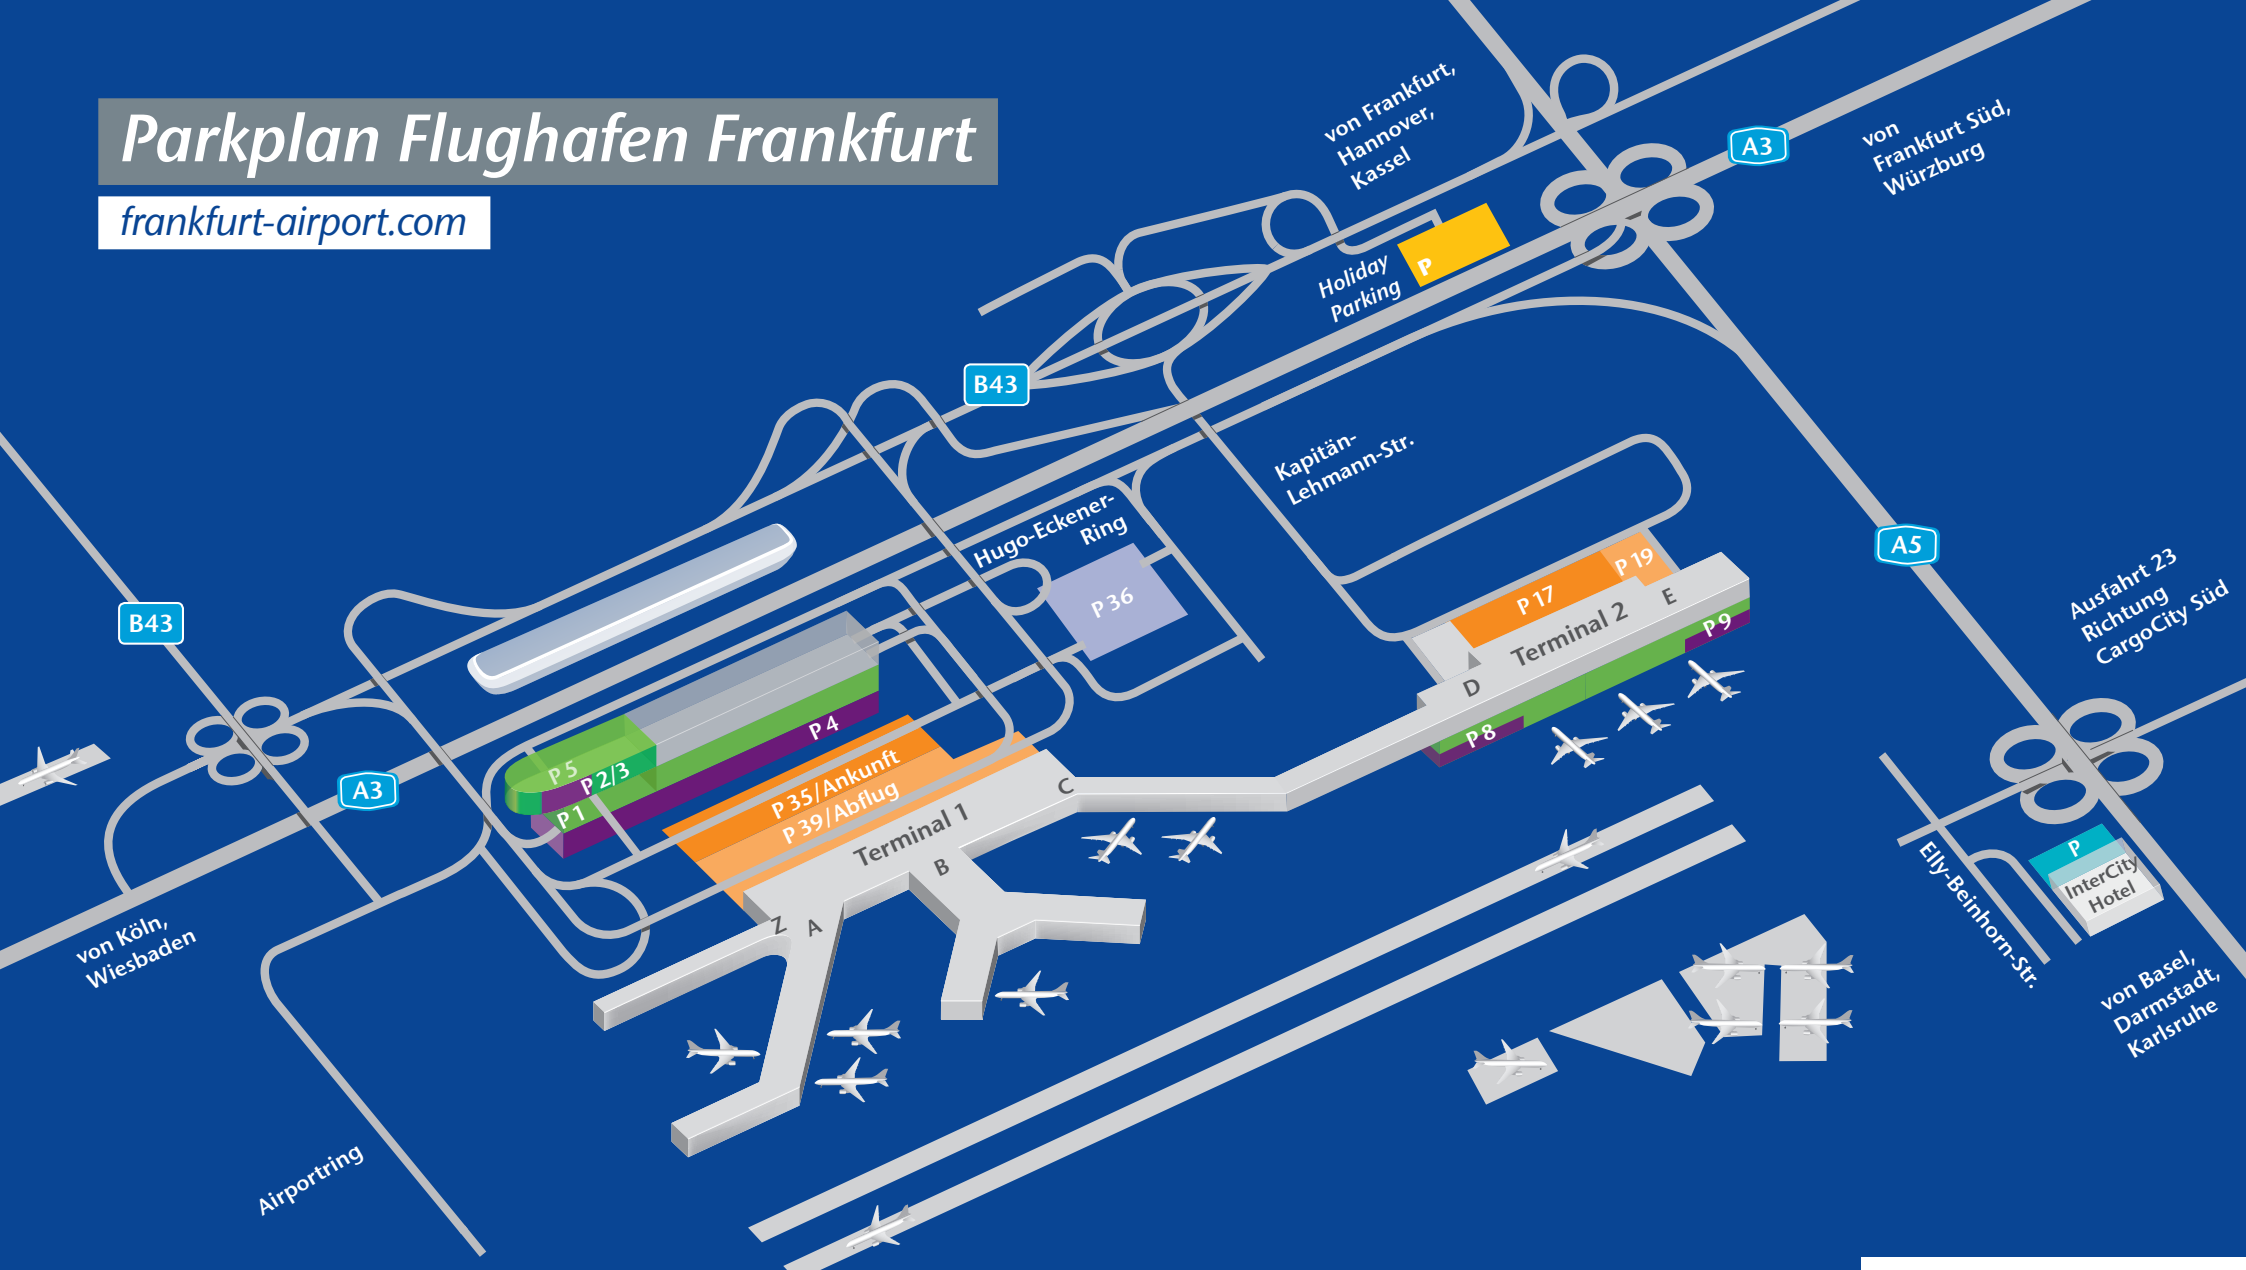

# Parkplan Flughafen Frankfurt

frankfurt-airport.com

**P** Terminal Parking  
P2, P3, P8, P9

**P** Corporate Parking  
Terminal 1 & 2

**P** Business Parking  
P4

**P** Premium Parking  
P4

**P** eParking  
P2, P4, P8, P9

**P** Holiday Parking  
Gateway Gardens

**P** Drop-off Area P35,  
P39, P17, P19

**P** Park, Sleep and Fly

**P** Busparkplatz  
P36