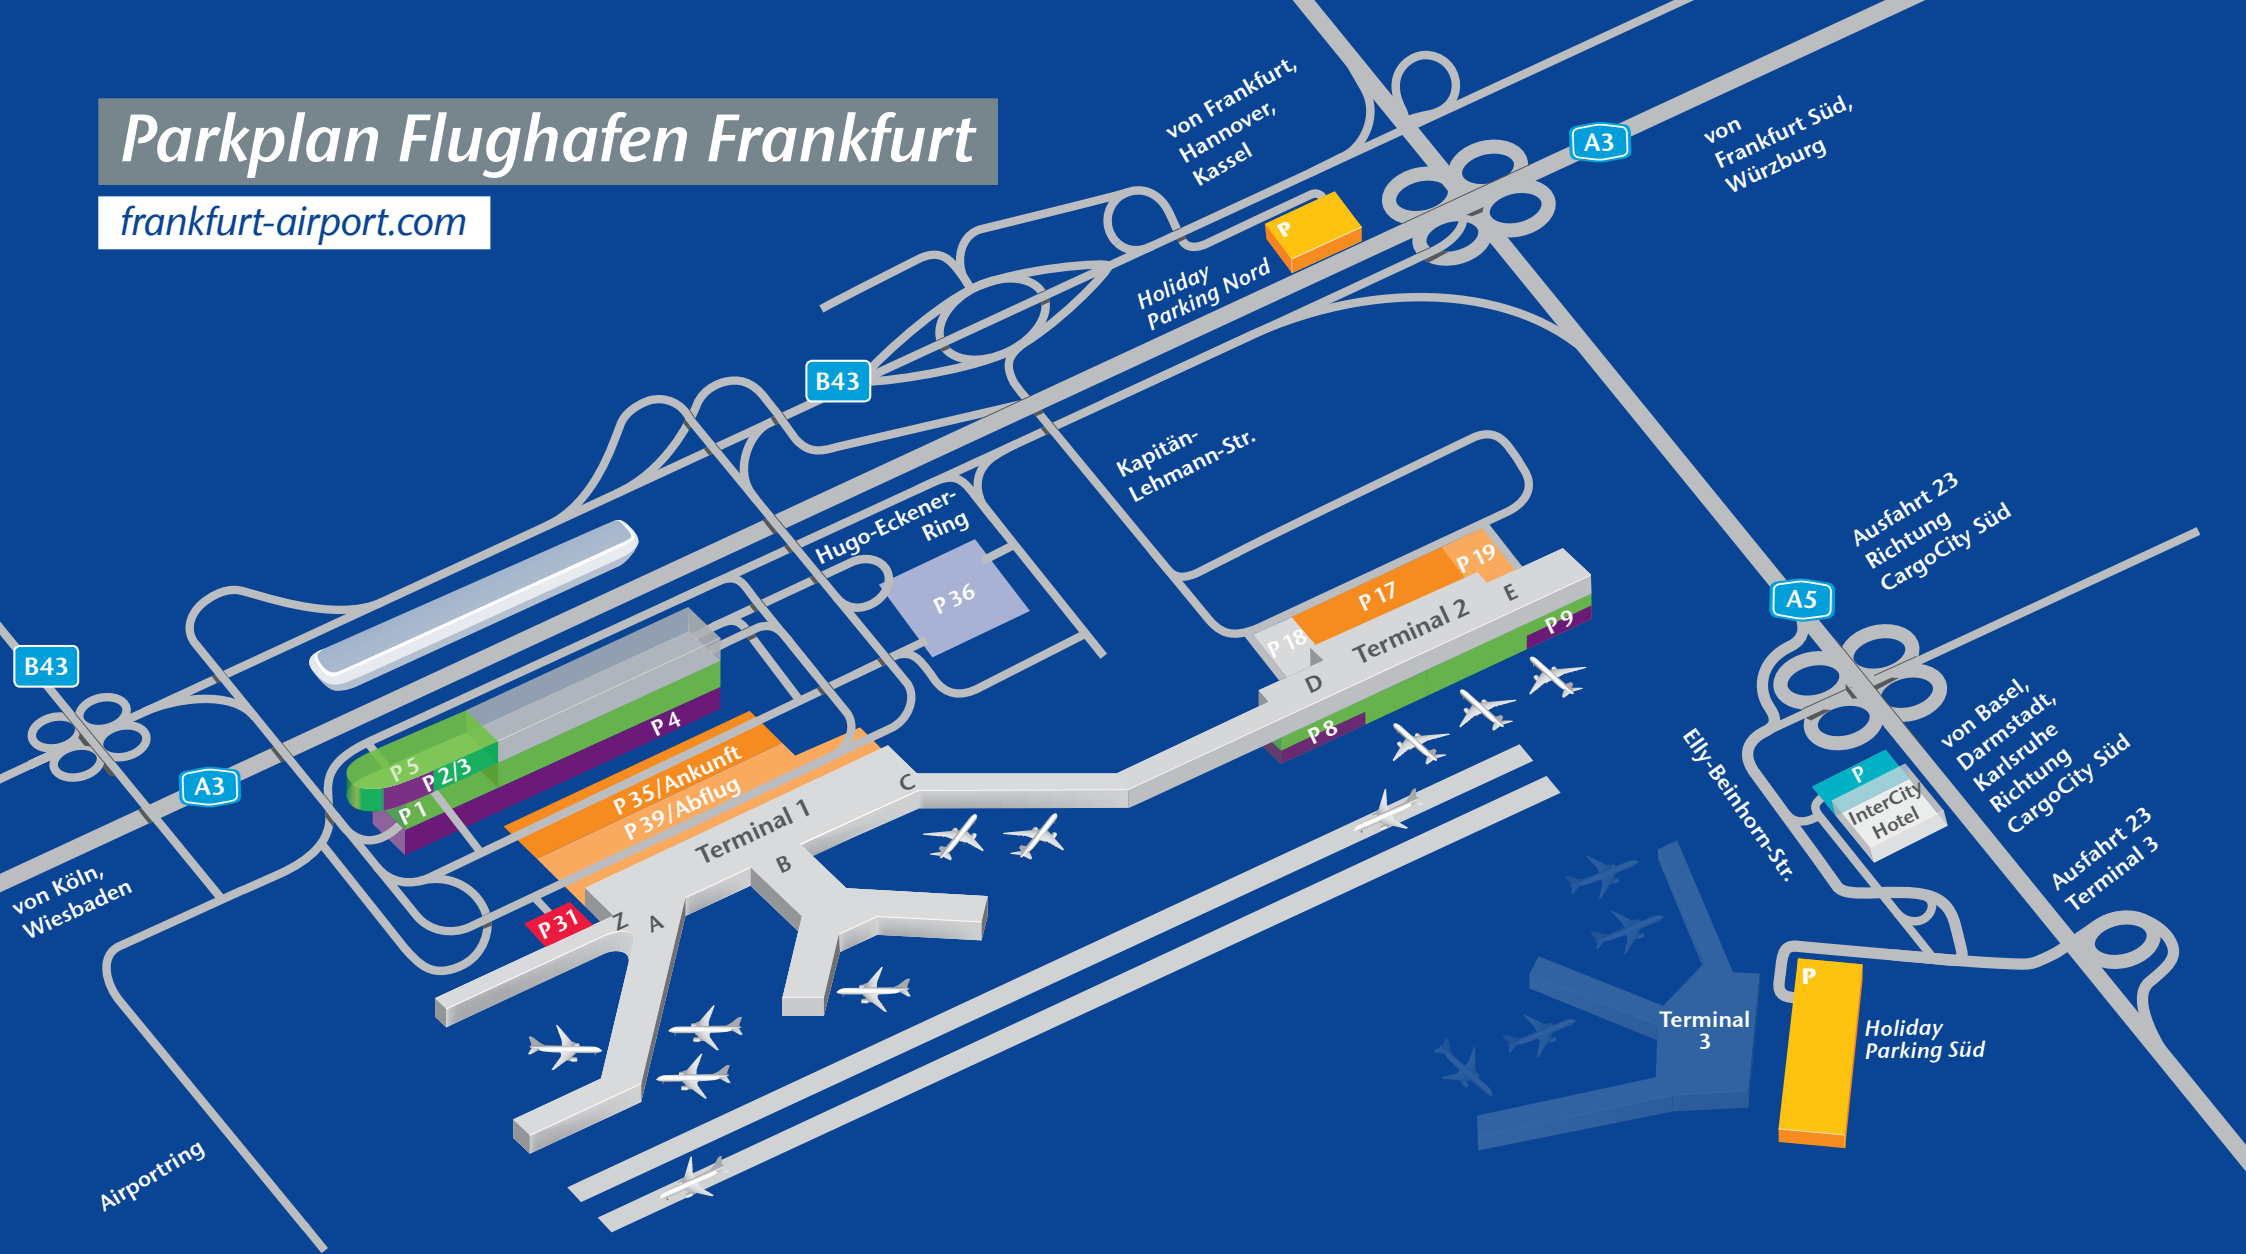

Parkplan Flughafen Frankfurt

frankfurt-airport.com

P Terminal Parking
P2, P3, P8, P9

P Corporate Parking
Terminal 1 & 2

P Business Parking
P4

P Premium Parking
P4

P eParking
P2, P4, P8, P9

P Holiday Parking
Nord und Süd

P Drop-off Area
P35, P39, P17, P19

P Park, Sleep and Fly

P Short-term Parking
P31

P Busparkplatz
P36