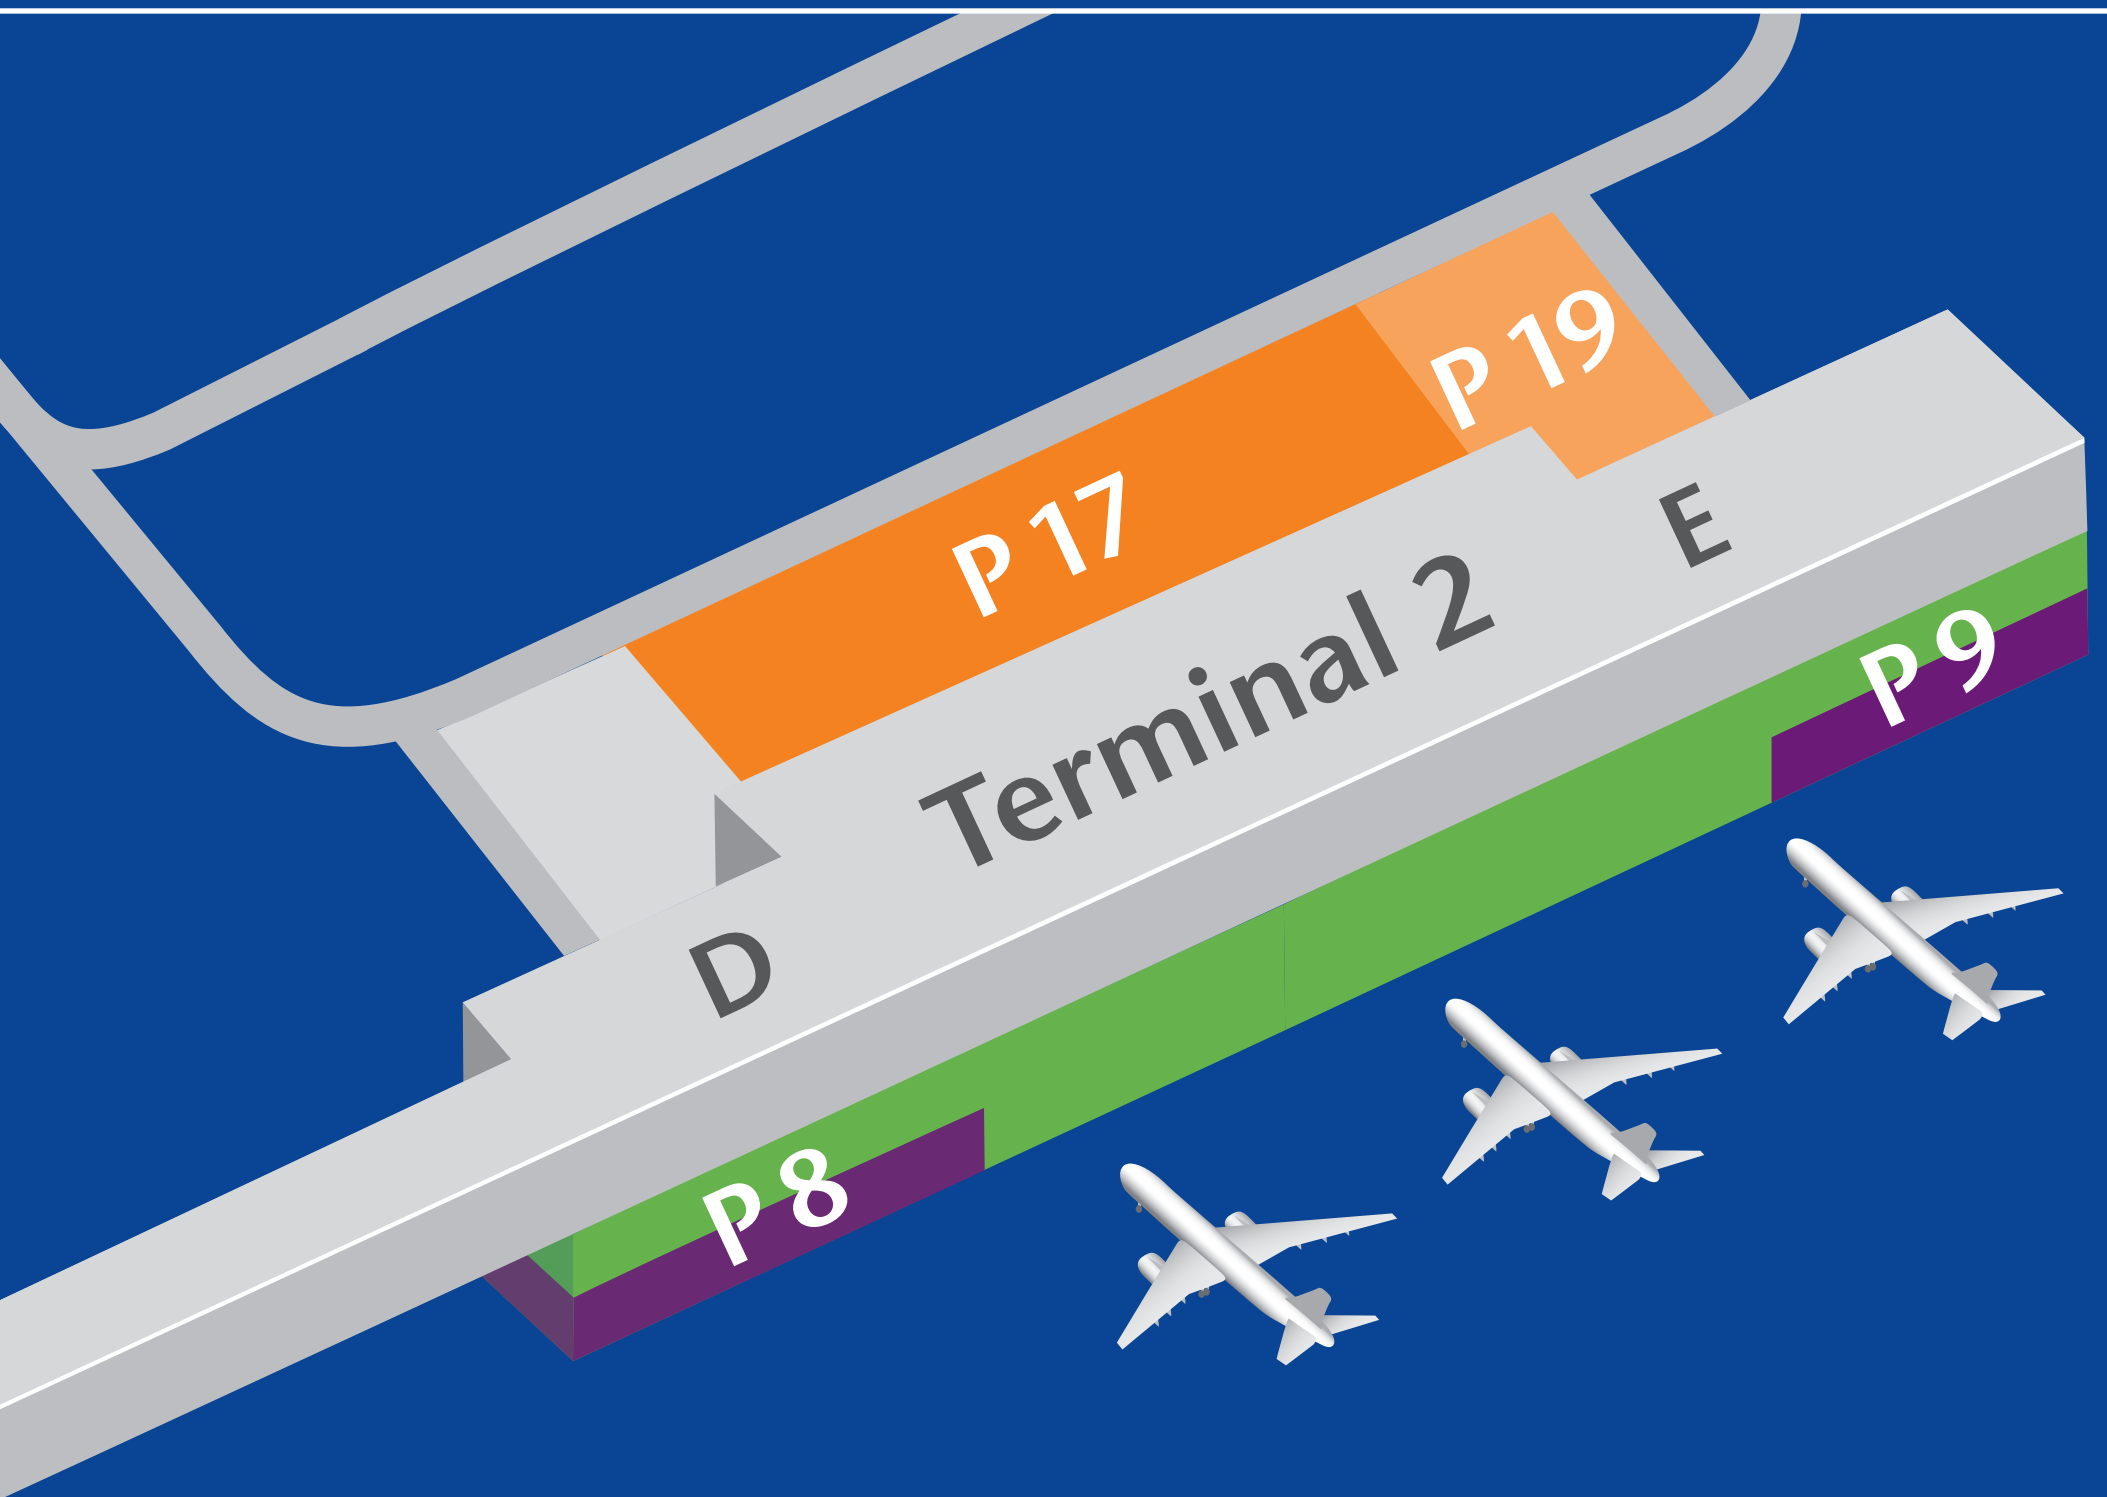

# Parkplan Terminal 2

frankfurt-airport.com

	Terminal Parking P8, P9
	Corporate Parking Terminal 1 & 2

	Drop-off Area P17, P19
	eParking P8, P9