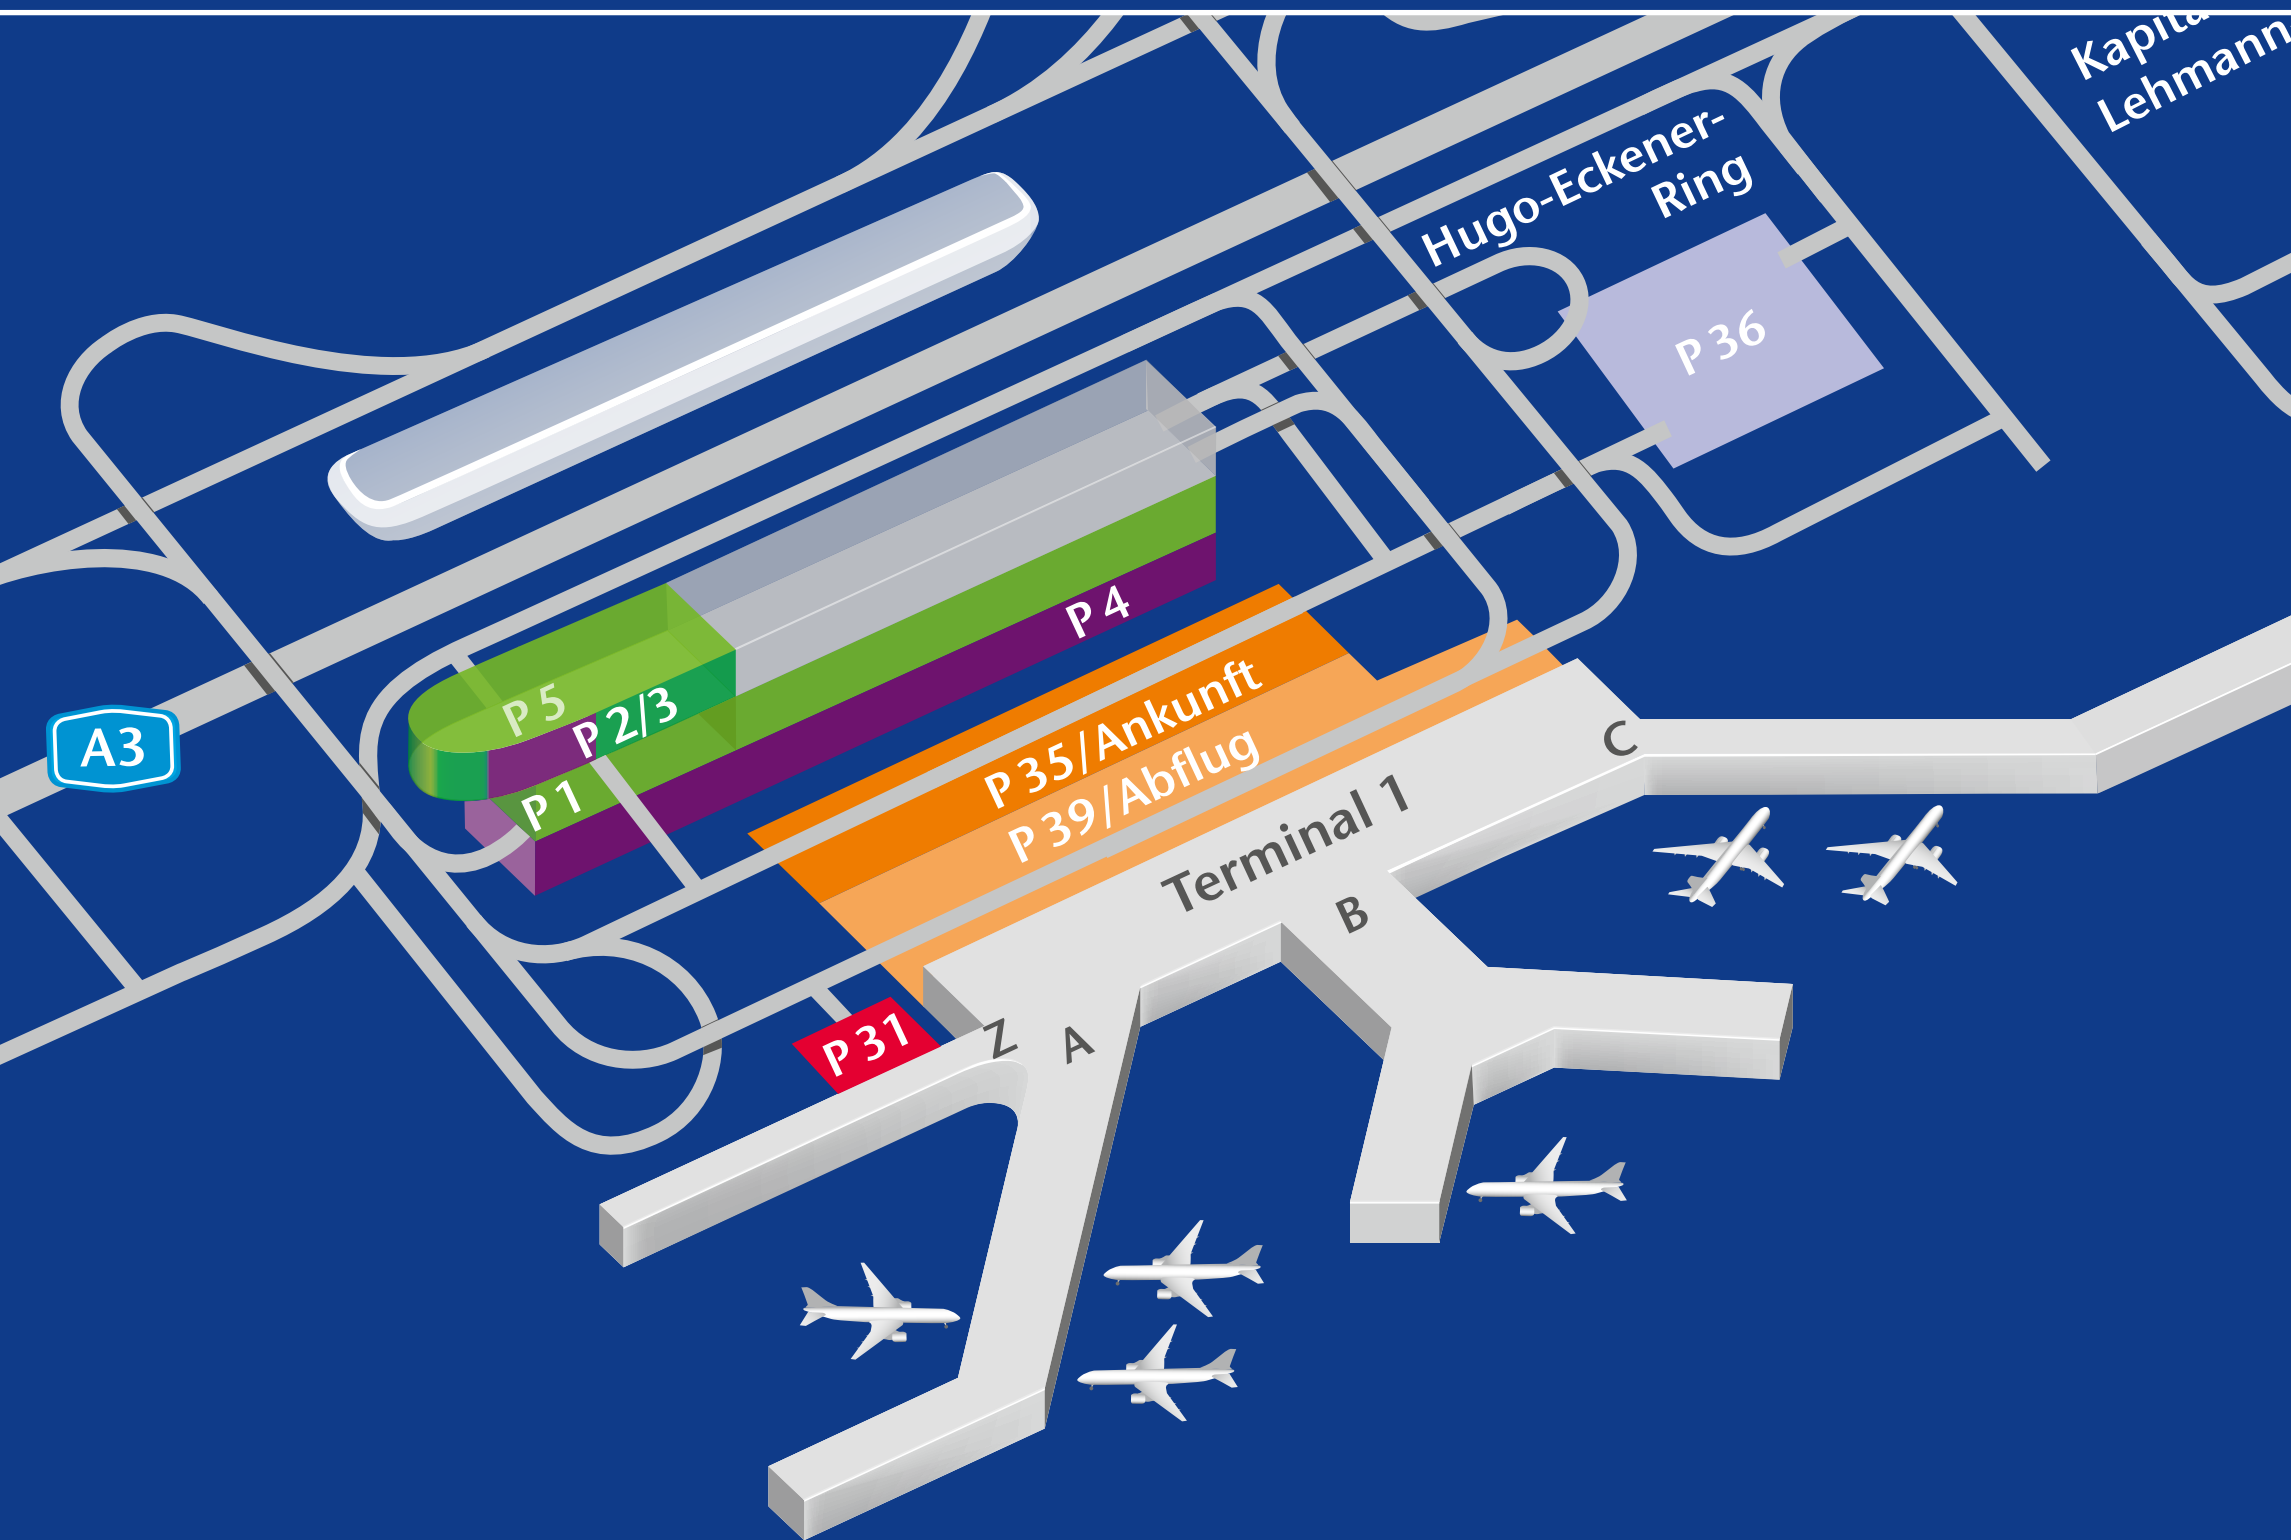

# Parkplan Terminal 1

frankfurt-airport.com

**P** Terminal Parking  
P2, P3

**P** Corporate Parking  
Terminal 1 & 2

**P** Business Parking  
P4

**P** Premium Parking  
P4

**P** eParking  
P2, P4

**P** Drop-off Area  
P31, P35, P39

**P** Park, Sleep and Fly

**P** Busparkplatz  
P36

**P** Short-term Parking  
P31