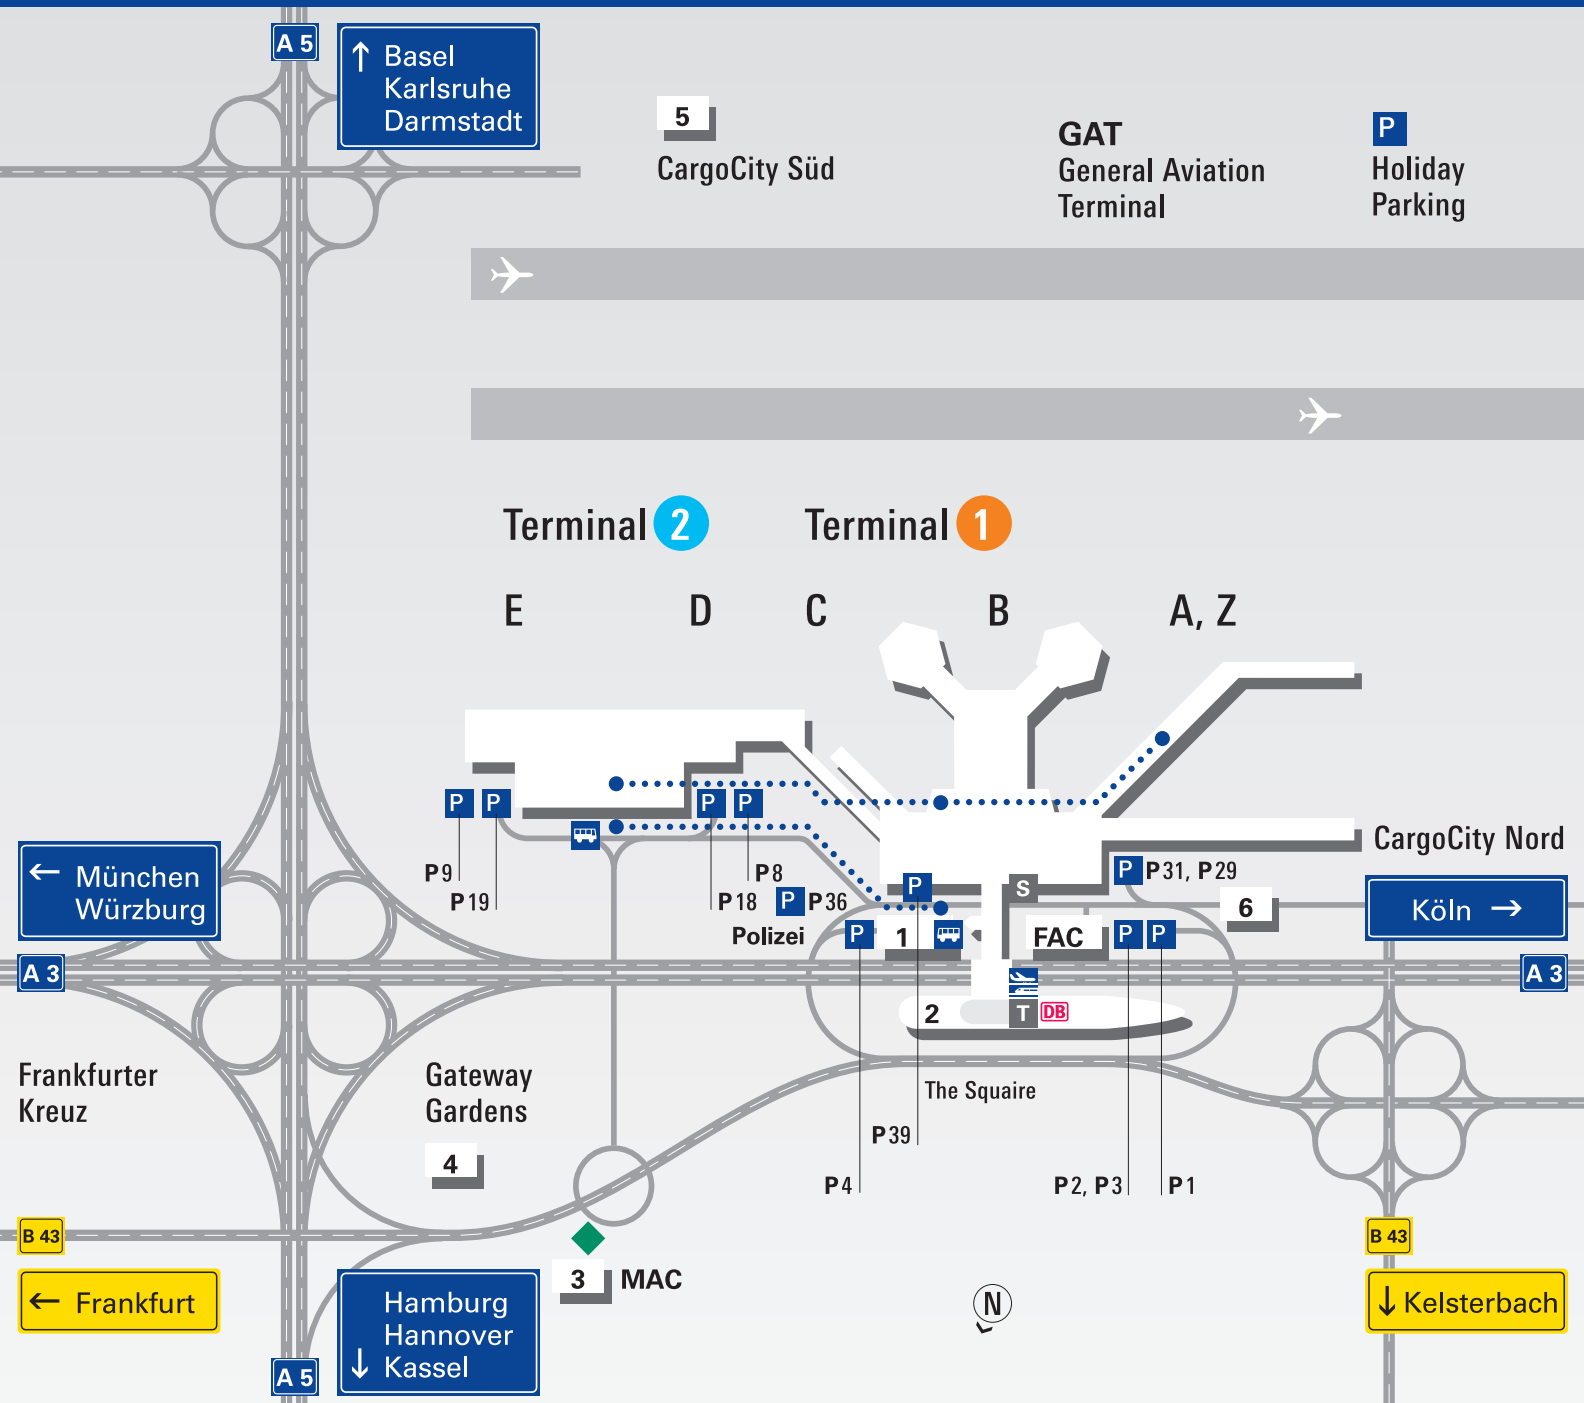

# Flughafen Frankfurt Main Frankfurt Airport

- A 3** Autobahn  
Highway
- B 43** Bundesstraße  
Federal Route
- .....** Pendelverkehr  
Shuttle
- Bus** Busbahnhof  
Bus terminal
- S** Regionalbahnhof  
Regional trains
- T** Fernbahnhof  
Long-distance trains
- AiRail** AiRail Terminal
- ◆** Tankstelle  
Filling station

- P** Parken  
Parking
- P1, P2, P3** Parkhaus und Tiefgarage, Terminal 1  
Parking Terminal 1
- P4** Frauenparkplätze,  
Parkplätze für Behinderte, Terminal 1  
Special Parking Area for Women,  
Parking for Disabled, Terminal 1
- P8, P9** Tiefgarage Terminal 2  
Underground parking, Terminal 2
- P8** Parkplätze für Behinderte, Terminal 2  
Parking for Disabled, Terminal 2
- P18, P19, P29** Kurzzeit-Parkplatz  
Short-term parking
- P31, P39** Kurzzeit-Parkplatz  
Short-term parking
- P36** Parkplatz für Busse und überhohe PKW  
Parking for busses and oversized vehicles
- P Holiday** Urlauberparkplatz  
Long-term parking

- FAC** Frankfurt  
Airport Center
- MAC** Main Airport Center
- 1** Sheraton Hotel
- 2** Hilton Worldwide Hotels
- 3** Steigenberger Airporthotel
- 4** Element Hotel  
Meininger Hotel  
Park Inn Hotel
- 5** InterCityHotel  
Frankfurt Airport
- 6** Lufthansa  
First Class Terminal