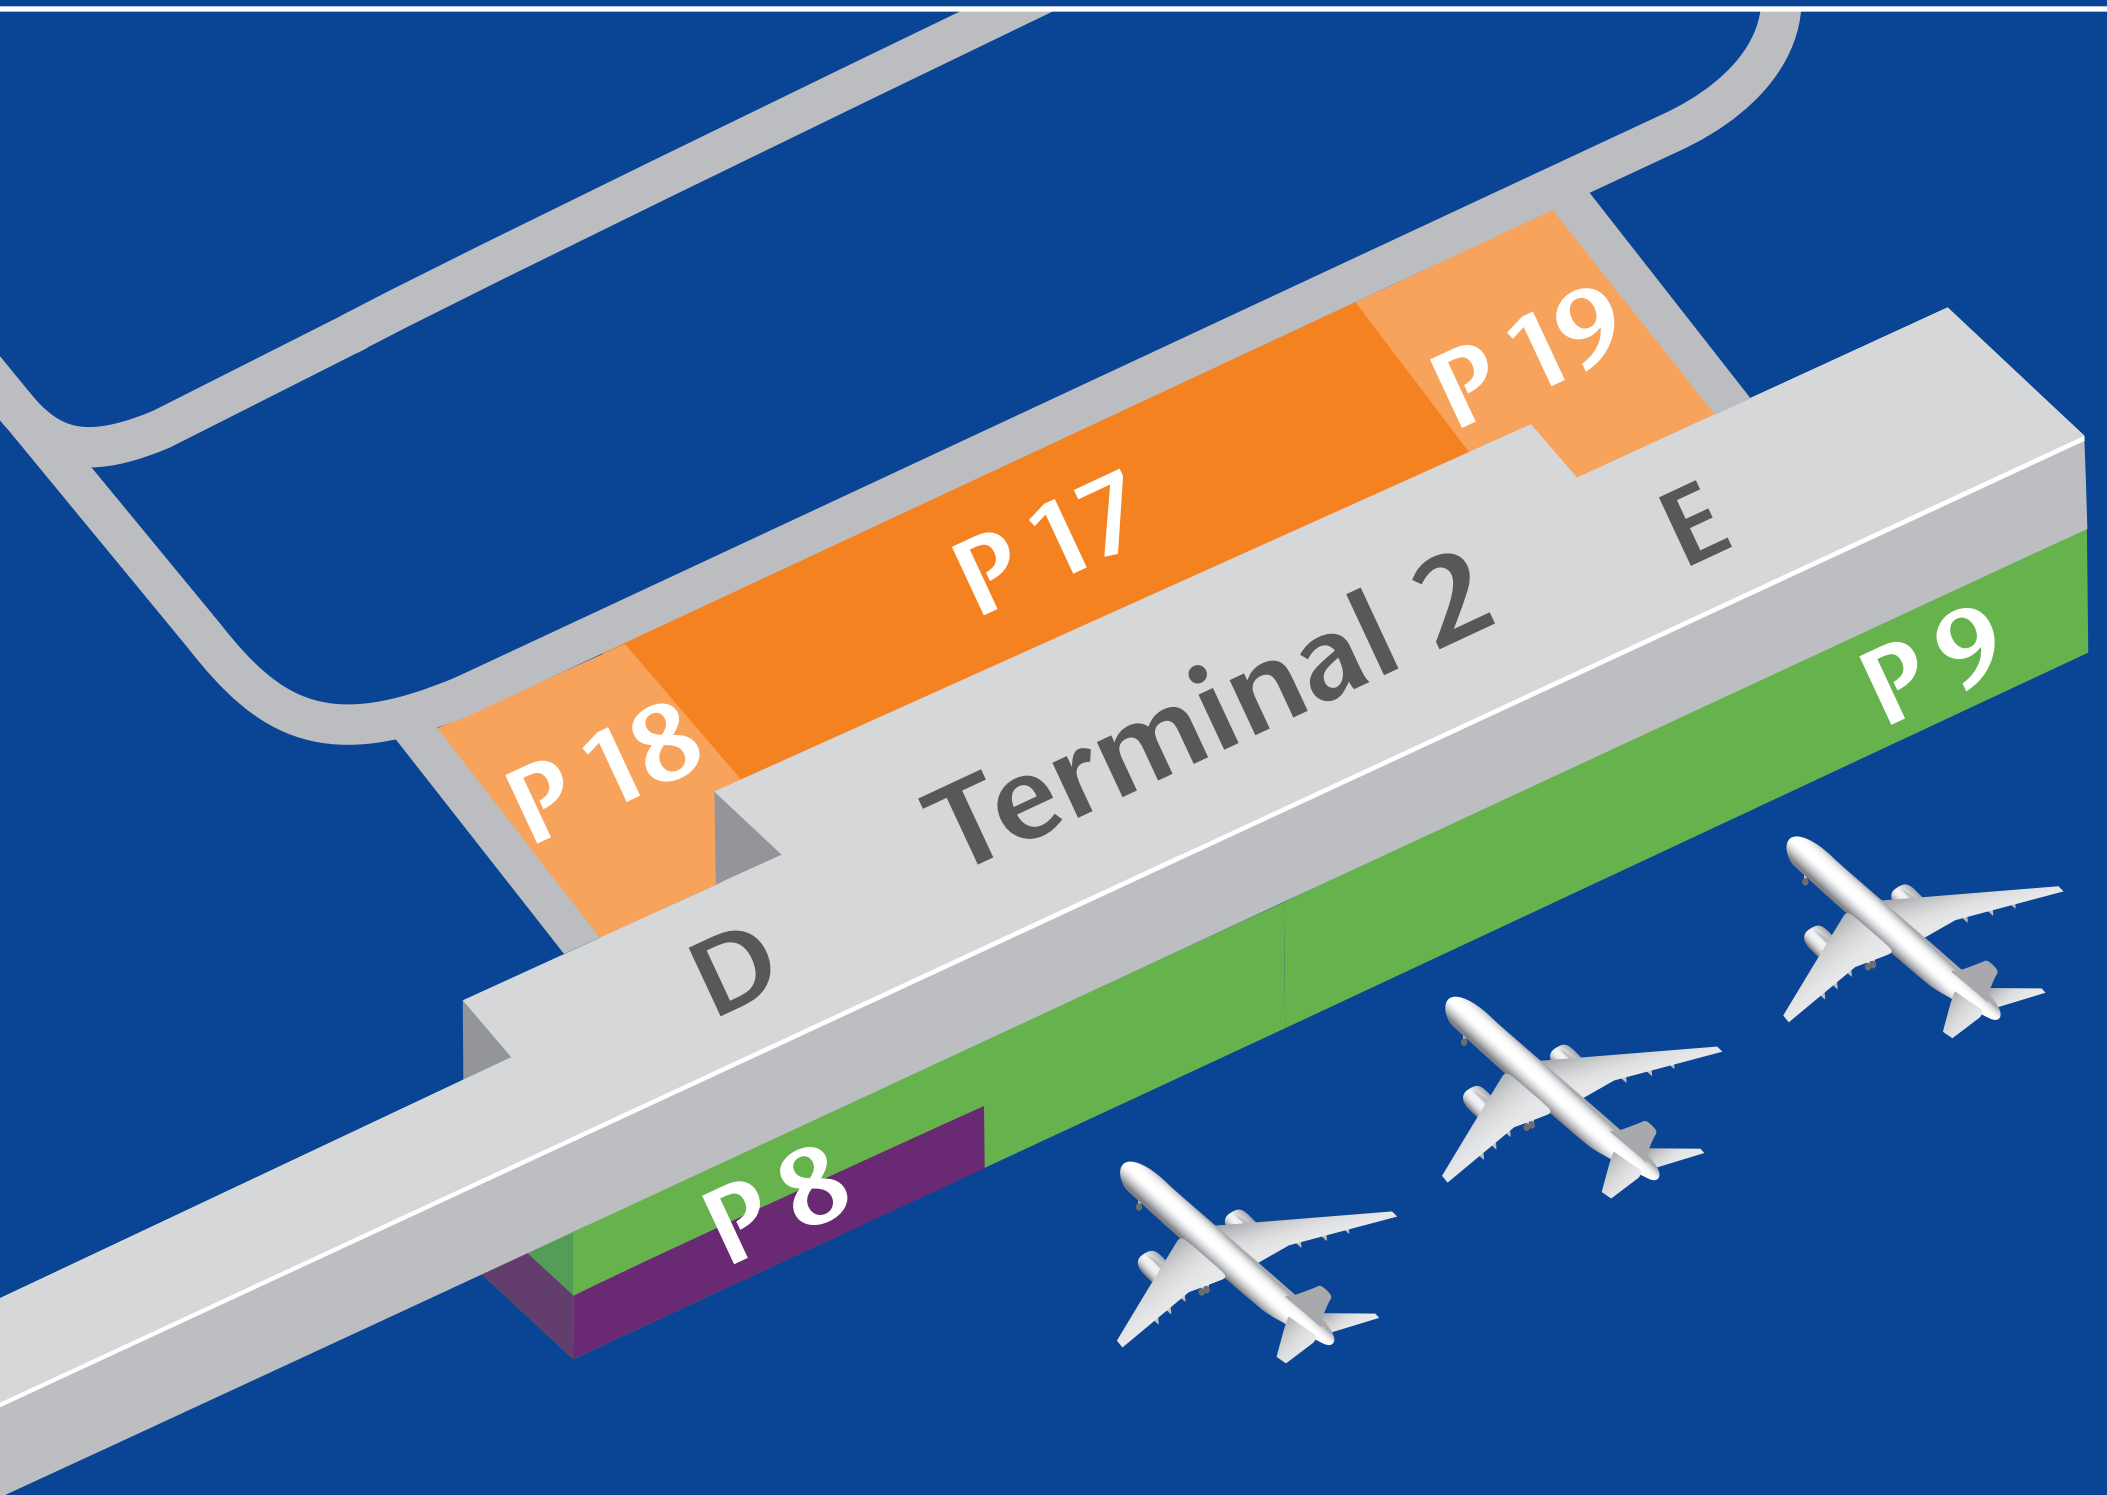

Parkplan Terminal 2

frankfurt-airport.com

	Terminal Parking P8, P9
	Corporate Parking Terminal 1 & 2

	Drop-off Area P17, P18, P19
	eParking P8