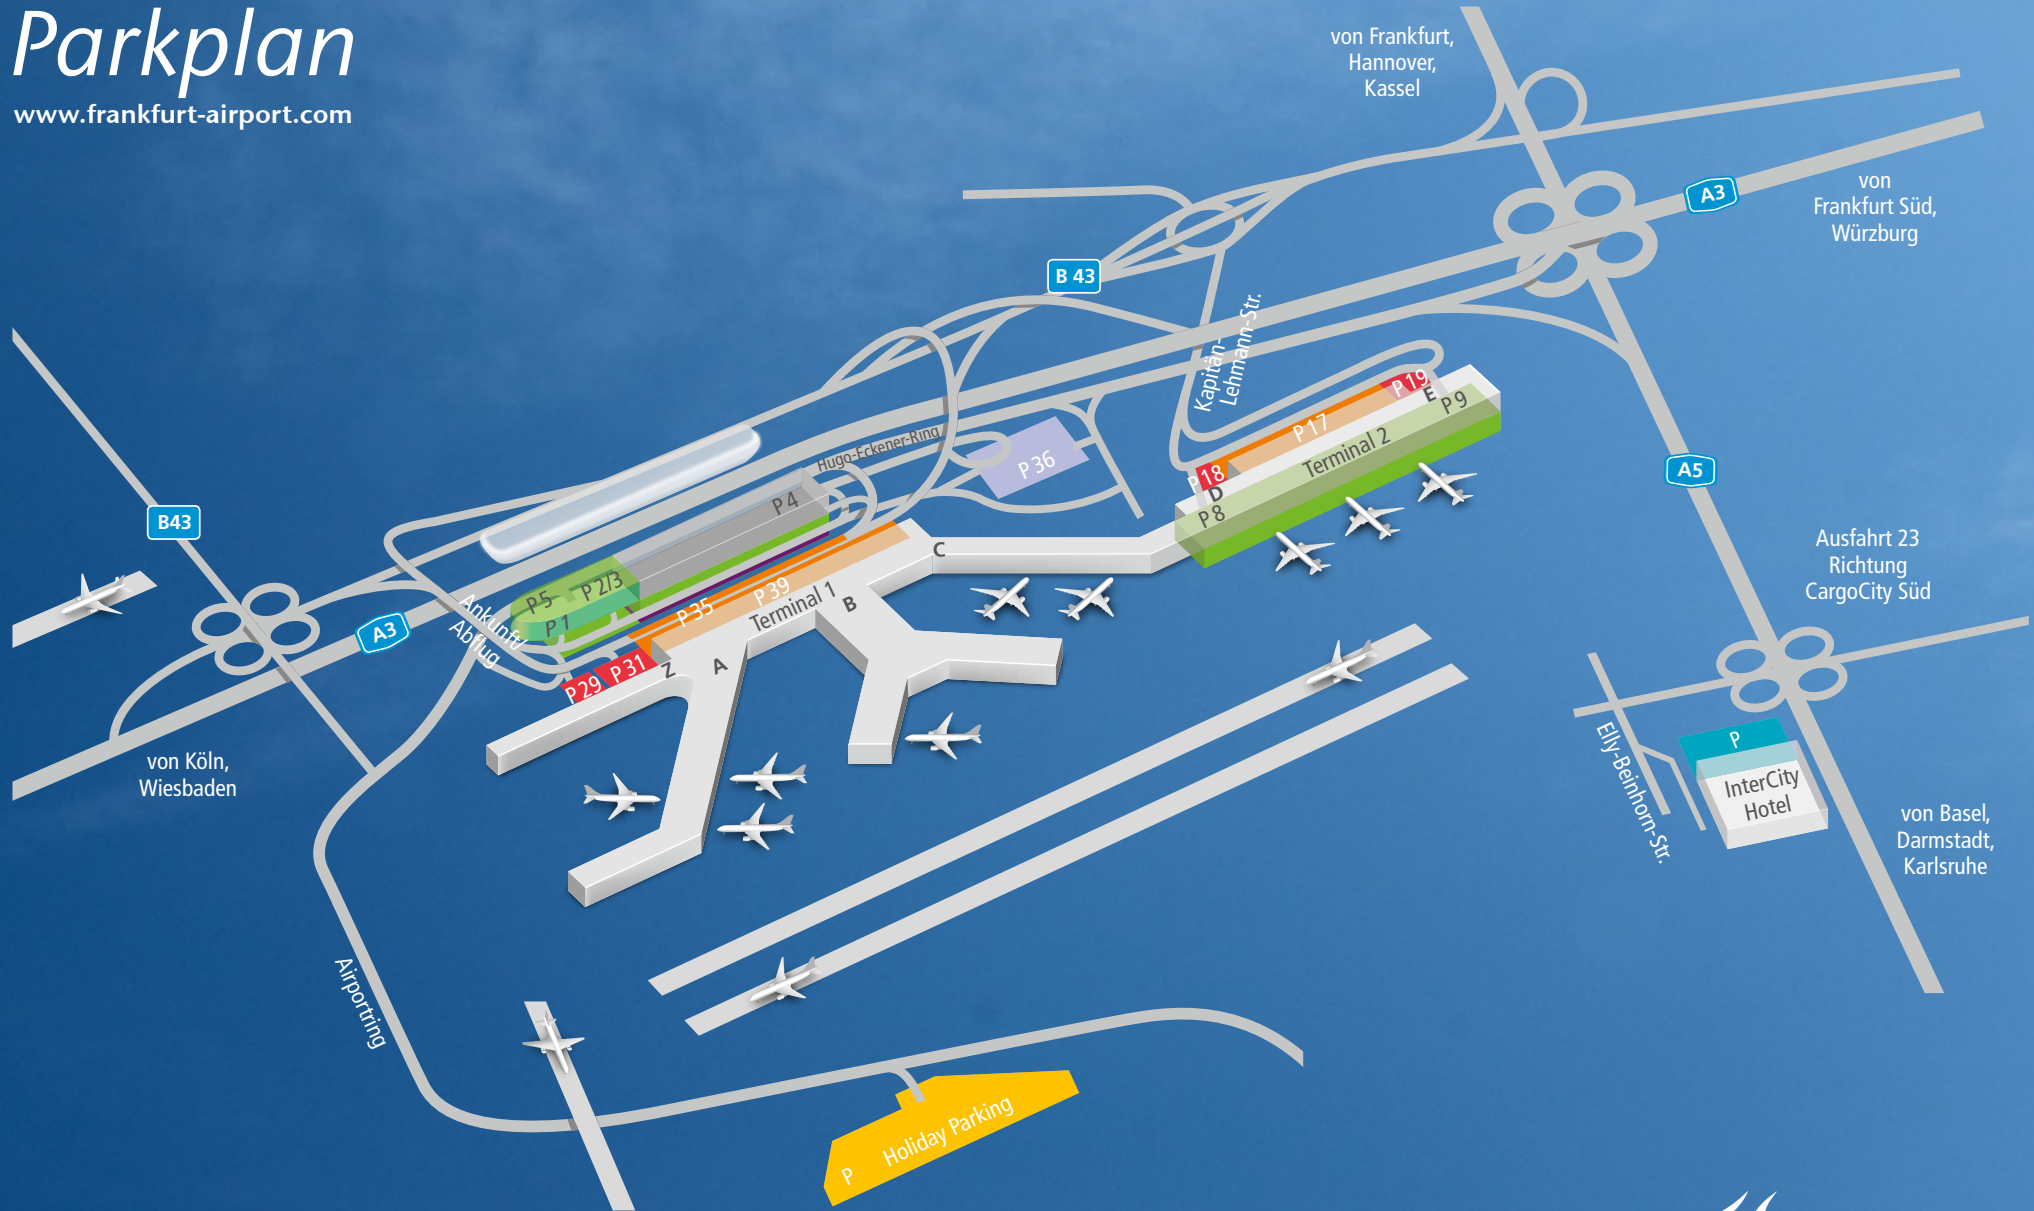

Parkplan

www.frankfurt-airport.com

 Terminal Parking P2, P3, P8, P9	 Park, Sleep and Fly	 Drop-off Area P35, P39, P17	 Business Parking P4	 Secure Parking P4
 Corporate Parking Terminal 1&2	 Short-term Parking P29, P31, P18, P19	 Holiday Parking (nur Onlinebuchung)	 Premium Parking P4	 Busparkplatz P36