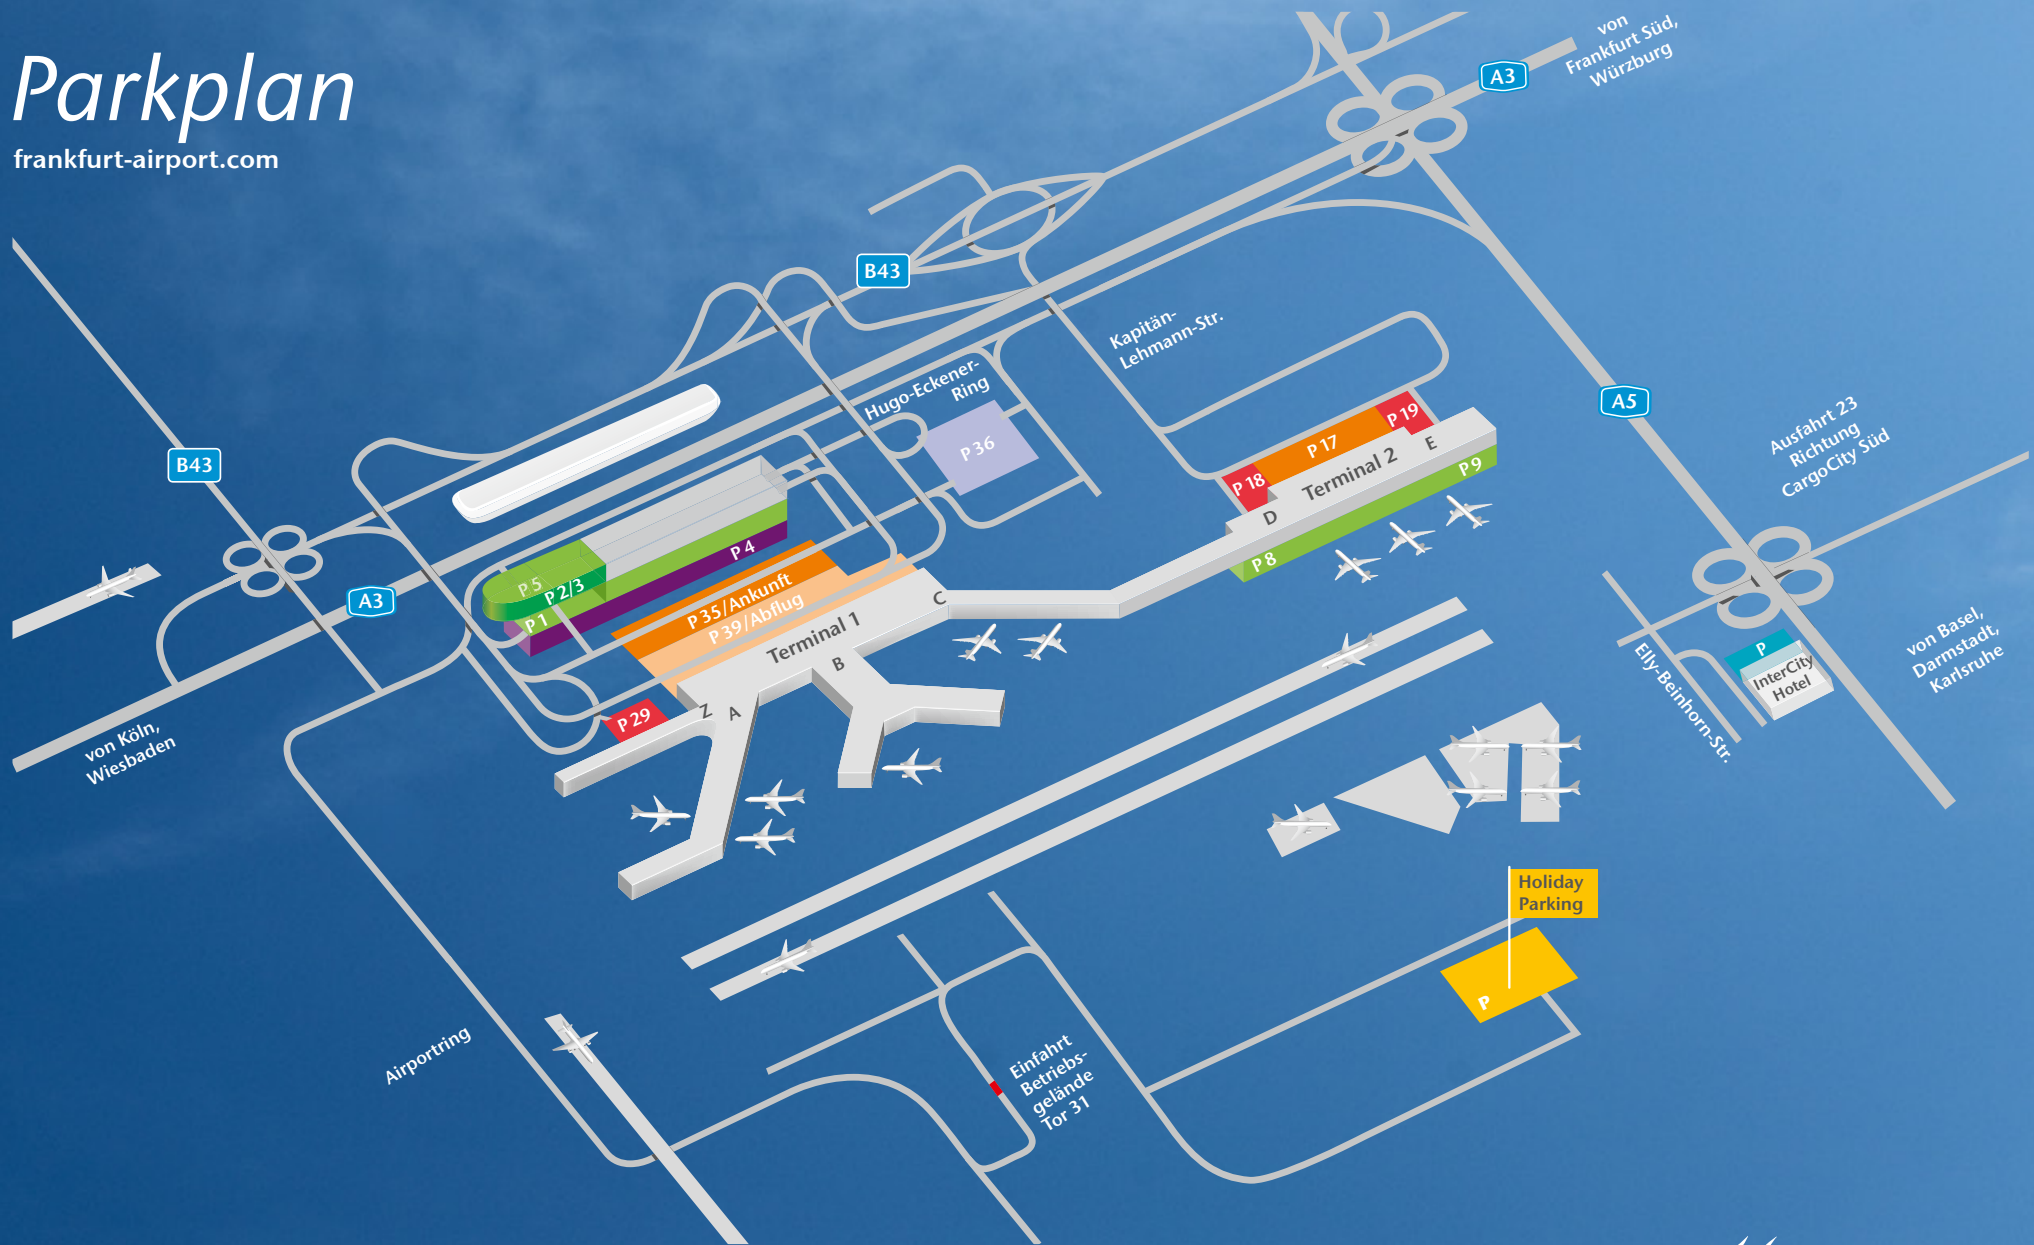

Parkplan

frankfurt-airport.com

| | | | | | | | |
|--|--|--|---------------------------------------|--|---|--|------------------------------|
| | Terminal Parking P2, P3, P8, P9 | | Drop-off Area P35, P39, P17 | | Business Parking P4 | | Secure Parking P4 |
| | Corporate Parking Terminal 1&2 | | Park, Sleep and Fly | | Holiday Parking (nur Onlinebuchung) | | Premium Parking P4 |
| | Short-term Parking P29, P18, P19 | | Busparkplatz P36 | | | | |